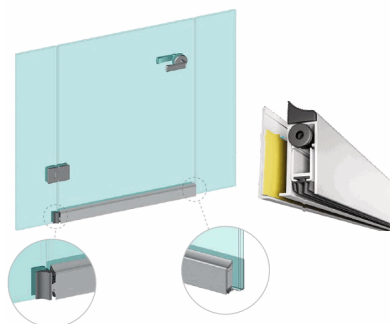

PRODUCT SHEET

Description

Drop Down Alu Profile, "B", F/Glass Doors, 830mm, W/Adhesive
Tape, 40mm Profile Height, 14mm Drop Function, Can be shorten
150mm on the opposite Side to the Plunger, Tested to 200.000
closing Cycles, Anodized Finish, Balloon Silicon Seal (B)

SISO A/S
Mileparken 11
DK-2740 Skovlunde
Denmark
Phone: (+45) 45 830 900
Fax: (+45) 45 830 444
E-mail: siso@siso.dk
Web: www.siso.dk

Item number

15.22.649-0

Units	Box	Carton	HS Code	Barcode
Set	1	25	8302415000	 5 704866 460149