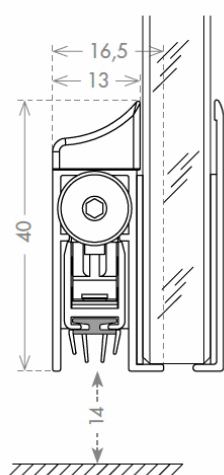

Item number

15.22.649-0

Units	Box	Carton	HS Code	Barcode
Set	1	25	8302415000	 5 704866 460149