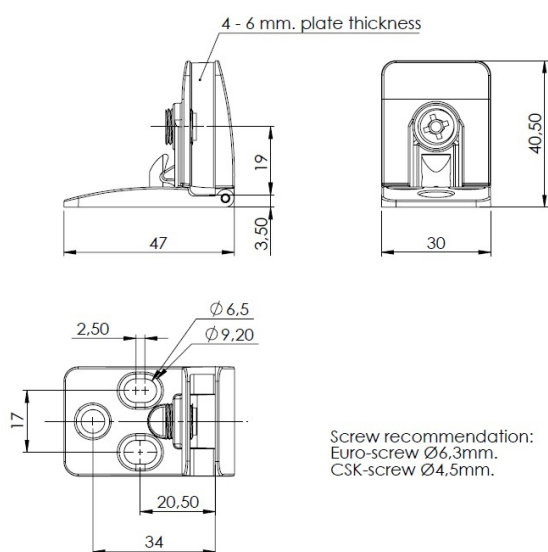

PRODUCT SHEET

Description:

Glass Door Hinge "Square II" Top+Bottom, CPL, Inset Doors, F/Glass Thickness 4-6mm. 1 Zamak Screw W/PVC Tip, Catch Made, Of ABS Plastic

Item number:

15.06.210-5

Units	Box	Carton	HS Code	Barcode
Pair	10	100	8302100090	 5704866492485